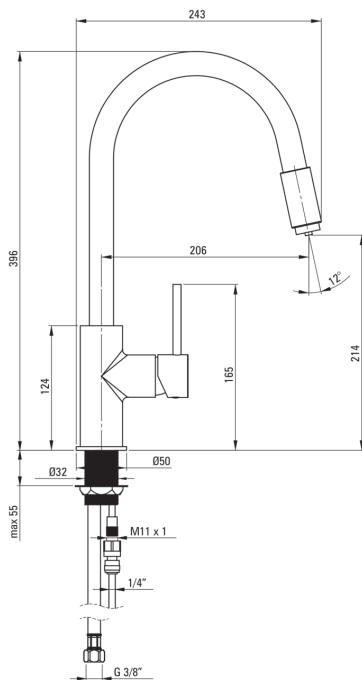

ASTER

Kitchen tap, with water filter connection

Product code: BCA_B64M

EAN: 5908212061213

Finish: nero, brass

Warranty [years]: 7

Mixer

Finish	black, brass
Material	brass
Mixer type	single-handle, mixer
Flow class [l/min]	Z - 4-9 l/min
Acoustic group [dB]	II (20 < x ≤ 30)
Additional features	1/4" hose to connect a filter, 100 cm long and a quick connector included
Installation method	standing
Total mixer height [mm]	396

Spout

Material	brass
Spout type	swivel
Mixer spout range [mm]	206

Aerator

Aerator size	M24
Aerator type	other

Connecting hose

Length [mm]	500
Connection thread	M10
Installation thread	3/8"

Function switch

Switch type	spout integrated
-------------	------------------

Mixer cartridge

Ceramic cartridge size	35 mm
------------------------	-------

Features:

- The mixer is equipped with a stream aerator
- Durable hose ends made of brass
- Tap with connection to a water filter
- The mixer body is made of the highest quality brass
- 45 cm connection hoses included
- Z flow class (4-9 l/min) allowing for water consumption reduction
- The mounting sleeve facilitates the installation of the mixer
- Cleaning agent for fixtures in all colors available
- Only the best materials, the quality of which has been confirmed by laboratory tests